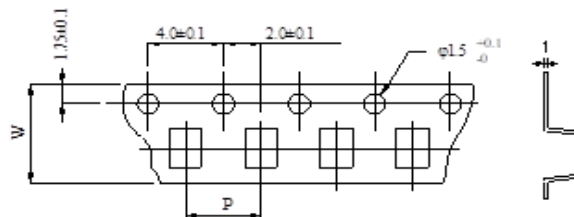

### ■ DIMENSIONS OF CARRIER TAPE (mm)

UNIT:mm

	A	B	C	D	N	P	W	t
DIM.	178	15	12.5	16.4	75	8	12	0.25
TOL.	±2.0	±0.5	1.5	1.5	±2.0	±0.1	±0.2	±0.05

UNIT : mm

- CONSTRUCTION:  
THE CASE CONTAINS 4-12mm WIDE CARRIER TAPES.  
QTY : 500 / REEL