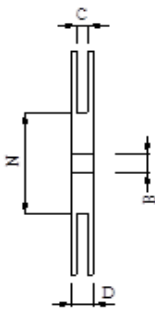

### ■ CARRIER TAPE REELS (mm)

MATERIAL: PLASTIC

### ■ DIMENSIONS OF CARRIER TAPE (mm)

UNIT:mm

	A	B	C	D	N	P	W	t
DIM.	178	15	12.5	16.4	75	8	12	0.25
TOL.	±2.0	±0.5	1.5	1.5	±2.0	±0.1	±0.2	±0.05

UNIT : mm

- CONSTRUCTION:  
THE CASE CONTAINS 4-12mm WIDE CARRIER TAPES.  
QTY : 500 / REEL