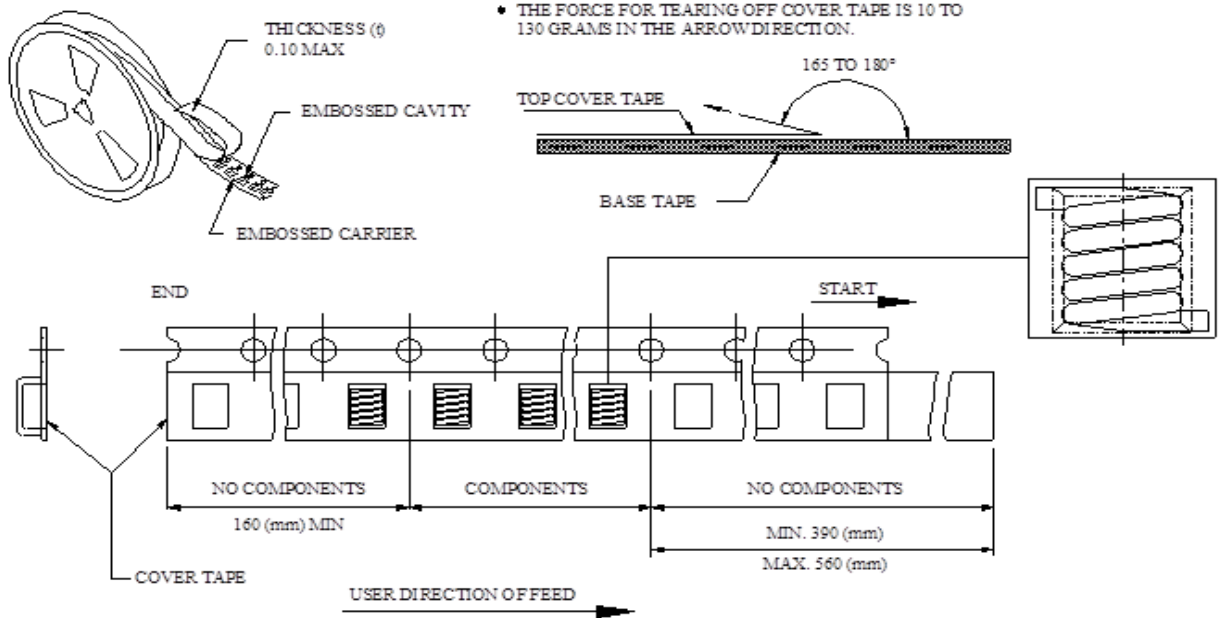

### ■ CARRIER TAPE REELS (mm)

MATERIAL: PLASTIC

### ■ DIMENSIONS OF CARRIER TAPE (mm)

UNIT:mm

	A	B	C	D	N	P	W	t
DIM.	178	15	12.5	16.4	75	8	12	0.25
TOL.	±2.0	±0.5	1.5	1.5	±2.0	±0.1	±0.2	±0.05

UNIT : mm

- CONSTRUCTION:  
THE CASE CONTAINS 4-12mm WIDE CARRIER TAPES.  
QTY : 500 / REEL