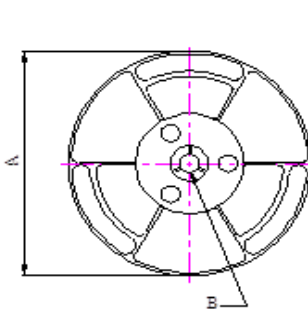

### ■ CARRIER TAPE REELS (mm)

MATERIAL: PLASTIC

### ■ DIMENSIONS OF CARRIER TAPE (mm)

UNIT:mm

	A	B	C	D	N	P	W	t
DIM.	178	15	12.5	16.4	75	8	12	0.25
TOL.	±2.0	±0.5	1.5	1.5	±2.0	±0.1	±0.2	±0.05

UNIT : mm

- CONSTRUCTION:  
THE CASE CONTAINS 4-12mm WIDE CARRIER TAPES.  
QTY : 500 / REEL