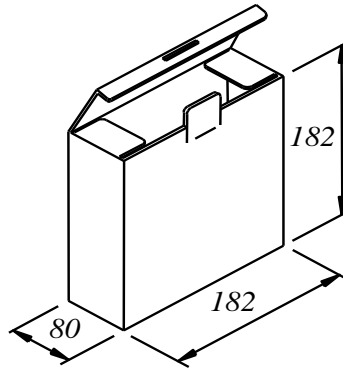

### ■ CARRIER TAPE REELS (mm)

MATERIAL: PLASTIC

### ■ DIMENSIONS OF CARRIER TAPE (mm)

UNIT:mm

	A	B	C	D	N	P	W	t
DIM.	178	15	12.5	16.4	75	8	12	0.25
TOL.	±2.0	±0.5	1.5	1.5	±2.0	±0.1	±0.2	±0.05

UNIT : mm

- CONSTRUCTION:  
THE CASE CONTAINS 4-12mm WIDE CARRIER TAPES.  
QTY : 500 / REEL