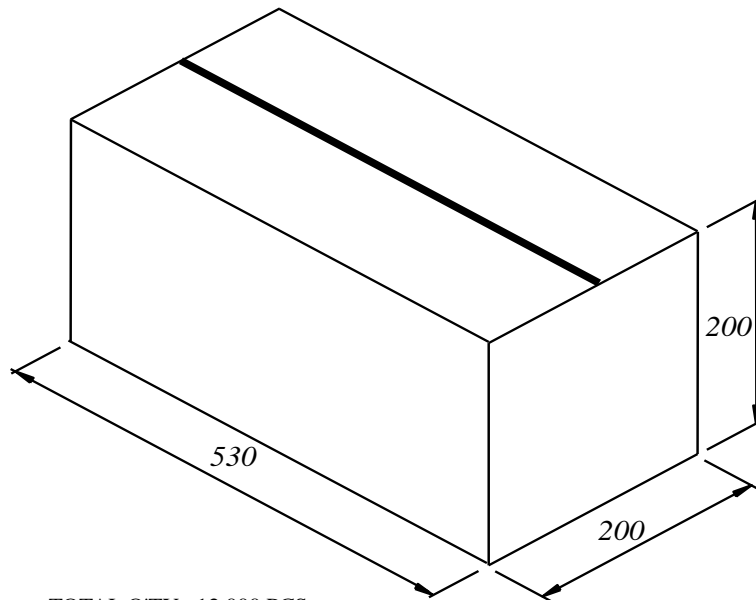

### ■ DIMENSIONS OF CARRIER TAPE (mm)

UNIT:mm

	A	B	C	D	N	P	W	t
DIM.	178	15	12.5	16.4	75	8	12	0.25
TOL.	±2.0	±0.5	1.5	1.5	±2.0	±0.1	±0.2	±0.05

UNIT : mm

- CONSTRUCTION:  
THE CASE CONTAINS 4-12mm WIDE CARRIER TAPES.  
QTY : 500 / REEL